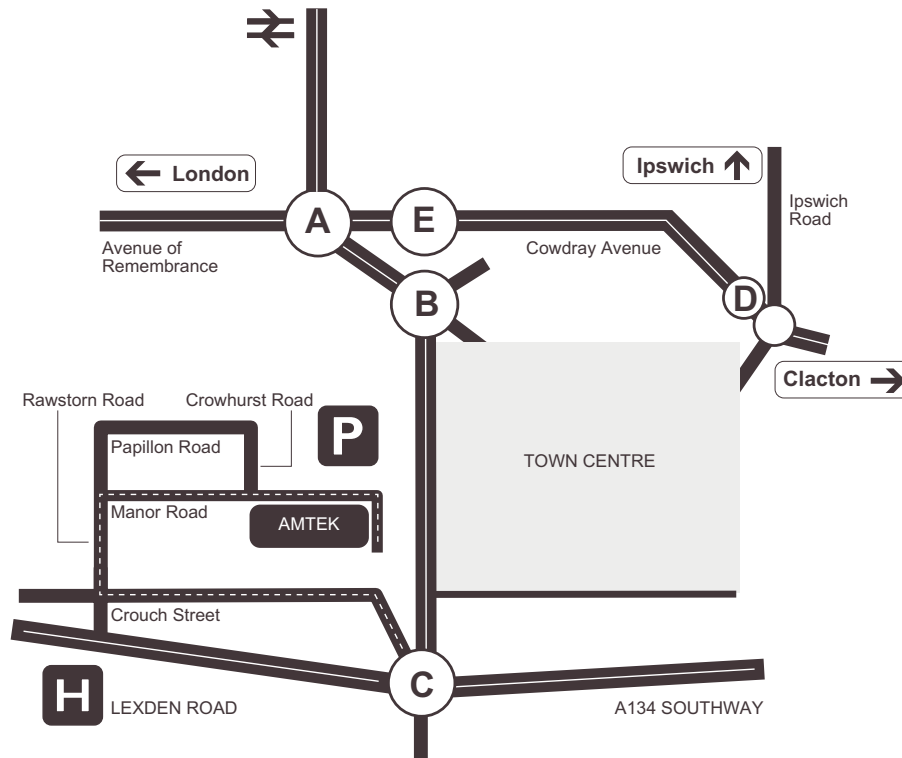

How to find **Amtek Learning Systems** From London (A12)

From the **A12** follow the signs to **Colchester North and Central**

At the roundabout from the slip road take the 2nd exit to the town centre (towards Clacton), onto **Cymbeline Way**. At the roundabout **(A)** take the 3rd exit, at the next roundabout **(B)** take the 3rd exit. Go up the steep hill, with a foot bridge over the road at the top. At the roundabout **(C)** take the 4th exit, doubling back on yourself and take the immediate left turn into **Crouch Street**, turn right at the end of the road into **Rawstorn Road** (fruit and veg shop on opposite corner). First right into **Manor Road**. Go past the Buddhist Centre and at the end of the road turn right into the small car park. You will find us at number 51.

Overflow parking is available at St. Mary's car park, marked P on the map. The car park is accessed from the dual carriageway Balkerne Hill road, heading down the hill towards roundabout B. Exit from the car park is approx 75m walk from our door.

Phone: 01206 563096

Approx distance from A12: 2 miles