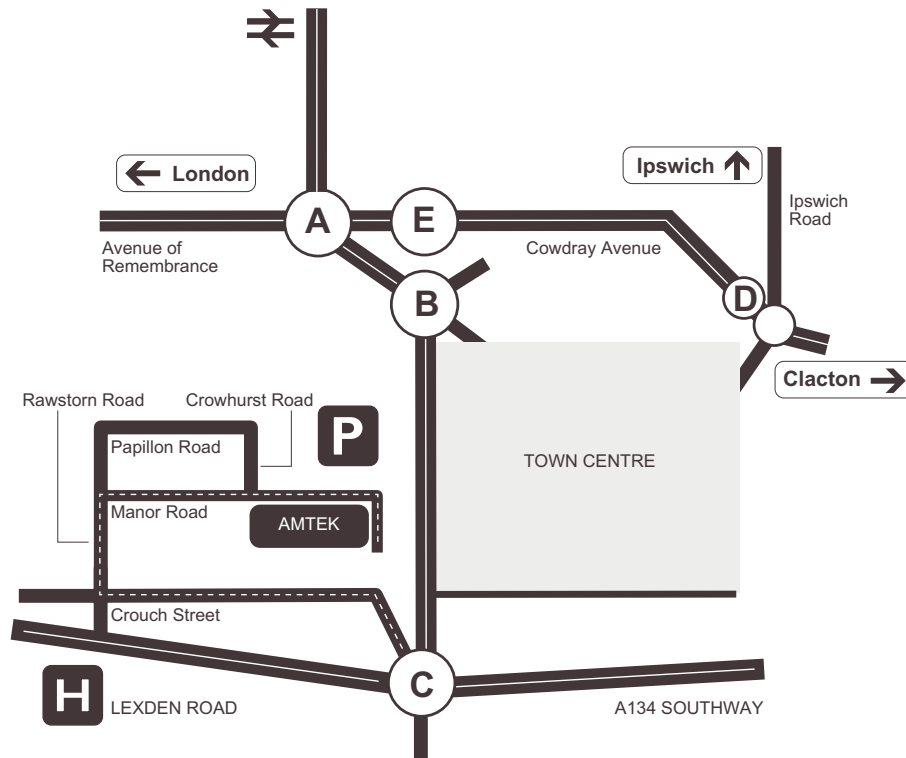

How to find **Amtek Learning Systems** From London (A12)

From the **A12** follow the signs to **Colchester North and Central**

At the roundabout from the slip road take the 2nd exit to the town centre (towards Clacton), onto **Cymbeline Way**. At the roundabout (**A**) take the 3rd exit, at the next roundabout (**B**) take the 3rd exit. Go up the steep hill, with a foot bridge over the road at the top. At the roundabout (**C**) take the 4th exit, doubling back on yourself and take the immediate left turn into **Crouch Street**, turn right at the end of the road into **Rawstorn Road** (fruit and veg shop on opposite corner). First right into **Manor Road**. Go past the Buddhist Centre and at the end of the road turn right into the small car park. You will find us at number 51.

Overflow parking is available at St. Mary's car park, marked P on the map. The car park is accessed from the dual carriageway Balkerne Hill road, heading down the hill towards roundabout B. Exit from the car park is approx 75m walk from our door.

Phone: 01206 563666

Approx distance from A12: 2 miles