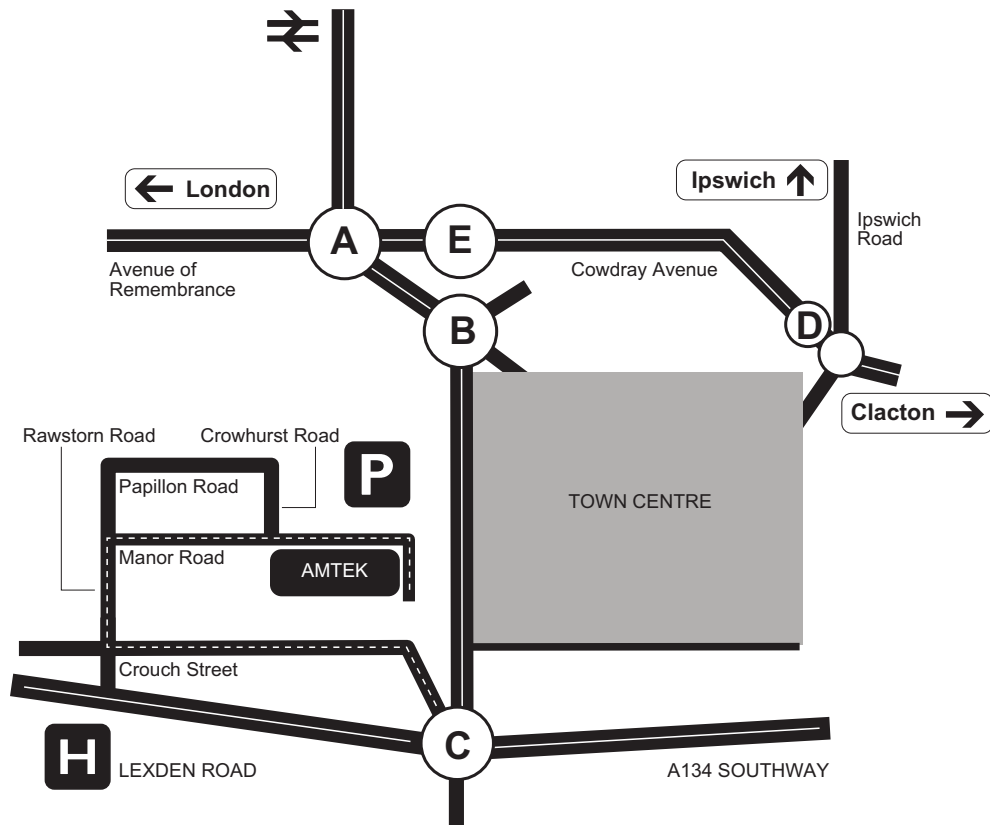

How to find **Amtek Learning Systems**

From Midlands / East Anglia / Ipswich (A12)

From the **A12** follow the signs to **Colchester**. Take the **A1232 Ipswich Road** towards the town centre. At the mini-roundabout (**D**) take the exit to London A12, **Cowdray Avenue**, passing the fire station on your left. Go straight over at the next roundabout (**E**). At the roundabout (**A**) take the 1st exit, at the next roundabout (**B**) take the 3rd exit. Go up the steep hill, with a footbridge over the road at the top. At the roundabout (**C**) take the 4th exit, doubling back on yourself and take the immediate left turn into **Crouch Street**. Turn right at the end of the road into **Rawstorn Road** (fruit and veg shop on opposite corner). First right into **Manor Road**. Go past the Buddhist Centre and at the end of the road turn right into the small car park. You will find us at number 51.

Overflow parking is available at St. Mary's car park, marked P on the map. The car park is accessed from the dual carriageway Balkerne Hill road, heading down the hill towards roundabout B. Exit from the car park is approx 75m walk from our door.

Phone: 01206 563666

Approx distance from A12: 2.5 miles